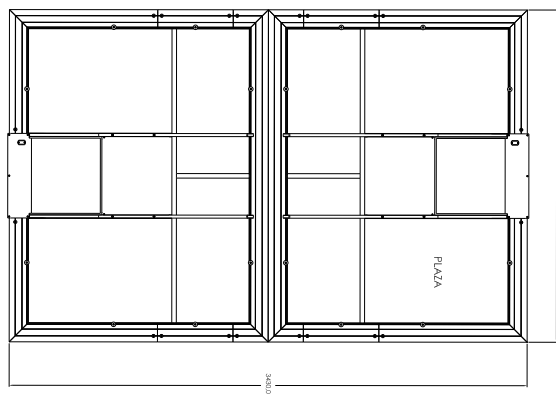

TEST CERTIFICATES

Tested by renowned institutes like ECN and TÜV. BG-prüfzert mark by BGIA for smoking cabin configuration with sliding doors.

CONFIGURATIONS

The smoking cabin Plaza is available in the following configurations:	
Plaza	smoking cabin with 2 filter cabinets, 2 table tops with each 1 odourless ashtray (small)
Plaza PA	smoking cabin with 2 filter cabinets, 2 table tops with each 2 odourless ashtrays (large)

DIMENSIONS

Top view

Smoking cabin Plaza	
Dimensions	3430 x 2200 x 2165 mm
Net weight	975 kg

SPECIFICATIONS

Physical dimensions and properties	
Number of people	12-14
Material:	<ul style="list-style-type: none"> • aluminium; steel (coated RAL 9007) • 6 mm safety glass
Colour:	<ul style="list-style-type: none"> • table top • cabinet <ul style="list-style-type: none"> • beech • anthracite
Ash container:	<ul style="list-style-type: none"> • Plaza • Plaza PA <ul style="list-style-type: none"> • capacity per cabinet: 8000 cigarette ends, incl. lid and sealing plug • capacity per cabinet: 8000 cigarette ends, two compartments, lid and 2 sealing plugs
Ashtray:	<ul style="list-style-type: none"> • Plaza • Plaza PA <ul style="list-style-type: none"> • 1 per cabinet, ø 20 mm inside, ø 130 mm outside, with valve • 2 per cabinet, ø 30 mm inside, ø 130 mm outside, without valve
Performance	
Airflow	1400 m ³ /u
Noise level	at approx. 1.5 m distance: 48.4 dB(A); inside the cabin: 54.1 dB(A)
Efficiency	99.997% of all harmful tobacco related gasses and particles (eg. nicotine and formaldehyde)