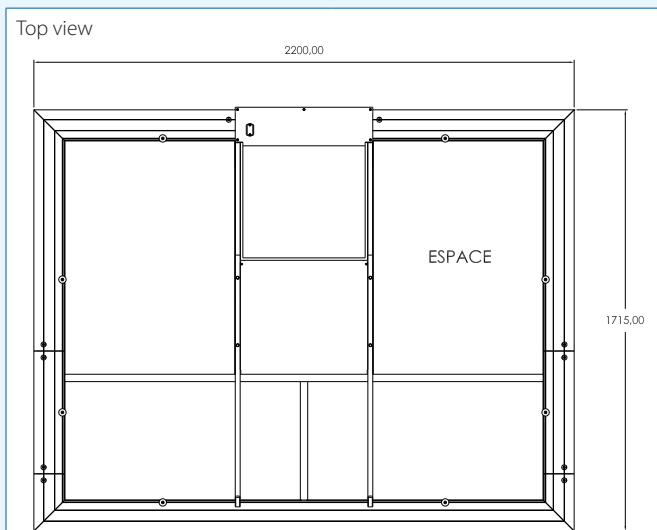

Espace	smoking cabin with filter cabinet, table top and 1 odourless ashtray (small)
Espace PA	smoking cabin with filter cabinet, table top and 2 odourless ashtrays (large)

DIMENSIONS

Smoking cabin Espace	
Dimensions	2200 x 1715 x 2165 mm
Net weight	605 kg

SPECIFICATIONS

Physical dimensions and properties	
Number of people 6-7	6-7
Material:	<ul style="list-style-type: none"> aluminium; steel (coated RAL 9007) 6 mm safety glass
Material: <ul style="list-style-type: none"> frame glass 	
Colour:	<ul style="list-style-type: none"> beech anthracite
Colour: <ul style="list-style-type: none"> table top cabinet 	
Ash container:	<ul style="list-style-type: none"> capacity: 8000 cigarette ends, incl. lid and sealing plug capacity: 8000 cigarette ends, 2 compartments, lid and 2 sealing plugs
Ash container: <ul style="list-style-type: none"> Espace Espace PA 	
Ashtray:	<ul style="list-style-type: none"> 1, ø 20 mm inside, ø 130 mm outside, with valve 2, ø 30 mm inside, ø 130 mm outside, without valve
Ashtray: <ul style="list-style-type: none"> Espace Espace PA 	
Performance	
Airflow	700 m ³ /h
Noise level	at approx. 1,5 m distance: 48,4 dB(A); inside the smoking cabin: 54,1 dB(A)
Efficiency	99,997% of all harmful tobacco related gasses and particles (eg. nicotine and formaldehyde)