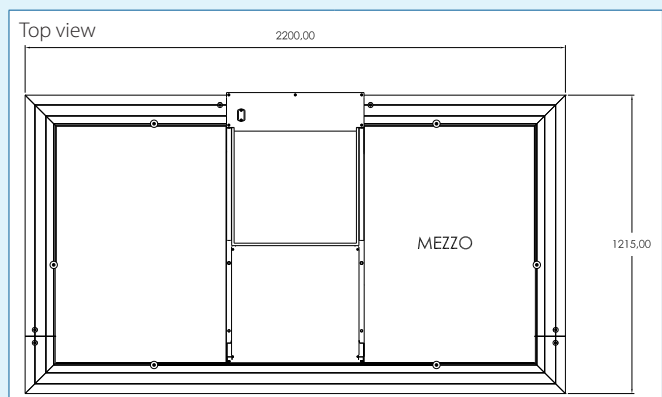

## MEZZO

The smoking cabin Mezzo is ideal if you want smokers and non-smokers to stay in visible contact with each other. The combination of intensive air cleaning and the odourless storage of ash and cigarette ends ensures that the surrounding area remains free from annoying smoke and smells. The smoking cabins are flexible in size and equipped to fit any interior. For situations in which smoking is only allowed in restricted areas, the smoking cabin can be mounted with sliding doors, optionally with a self-closing mechanism. When dealing with a frequently visited public area the smoking cabin Mezzo PA (Public Area) is suitable with its double ashtray (large) with matching ash container, its adjusted start/stop system, and its gas oxidation filter.

### DIMENSIONS

Smoking cabin Mezzo / Mezzo PA	
Dimensions	2200 x 1215 x 2165 mm
Net weight	530 kg