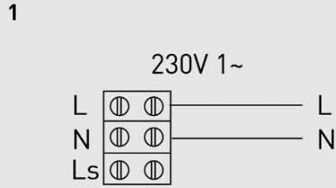

ΣΥΝΔΕΣΜΟΛΟΓΙΕΣ

1. EDM, DICOR, SILENT CH, CD, H, ECOAIR-S,-H,-M

2. EDM, DICOR, SILENT S, C, CZ, SILENTUB, TDM, EB-S

3. EDM, DICOR, SILENT S, C, CZ, SILENTUB, TDM, EB-S

4. EDM, DICOR, SILENT CH, CD, T, R, CR, H, ECOAIR-S,-T, -H,-M

5. EDM, DICOR, SILENT CRZ, T, R, H, EBBN-T, ECOAIR-S, -T,-H,-M

6. CK-60/12V, SILENT CZ-12V, DICOR-12V, EDM-12V

7. EBB-170N, EBB-250N

8. TD -800/200T, TD SILENT-800/200T

9. TD SILENT εως 1000, TD εως 800, TH εως 800, CK-60